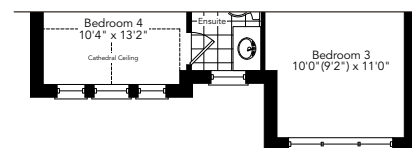

The Galley

Elevation A & B 2297 sq.ft.

Ground Floor
Elevation A

Partial Ground Floor
Elevation B

Second Floor
Elevation A

Partial Second Floor
Elevation B

Second Floor
Optional 3 Bath Plan
Elevation A

Partial Second Floor
Optional 3 Bath Plan
Elevation B

Basement
Elevation A

Partial Basement
Elevation B