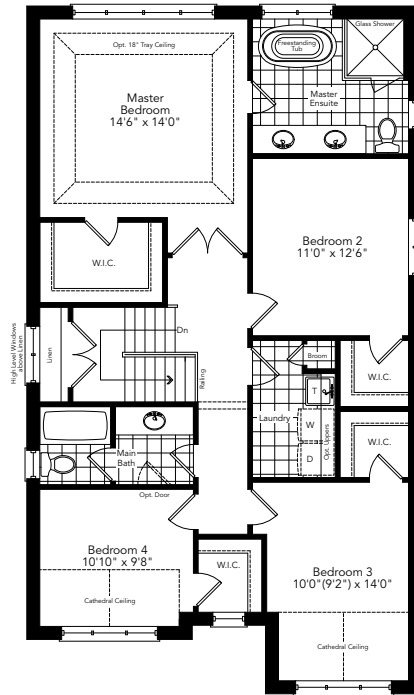

The Galley

Elevation A & B 2297 sq.ft.

Ground Floor
Elevation A

Partial Ground Floor
Elevation B

Second Floor
Elevation A

Partial Second Floor
Elevation B

Second Floor
Optional 3 Bath Plan
Elevation A

Partial Second Floor
Optional 3 Bath Plan
Elevation B

Basement
Elevation A

Partial Basement
Elevation B