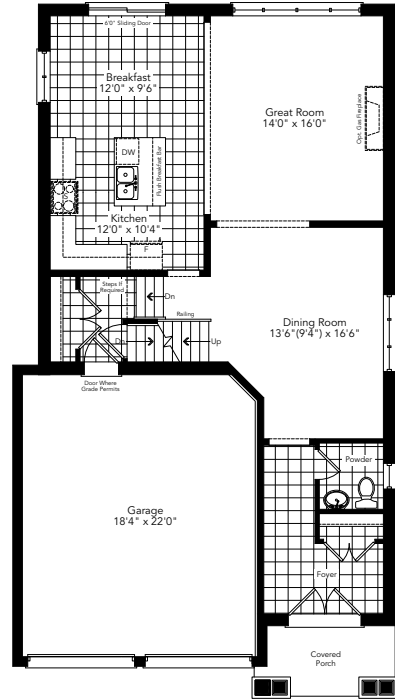

The Galley

Elevation A & B 2297 sq.ft.

Ground Floor
Elevation A

Partial Ground Floor
Elevation B

Second Floor
Elevation A

Partial Second Floor
Elevation B

Second Floor
Optional 3 Bath Plan
Elevation A

Partial Second Floor
Optional 3 Bath Plan
Elevation B

Basement
Elevation A

Partial Basement
Elevation B