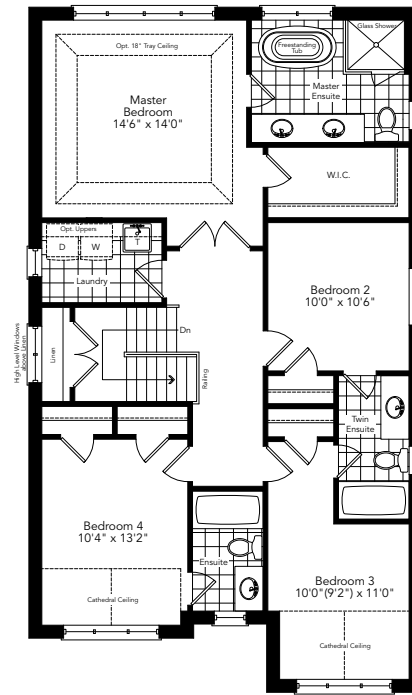

The Galley

Elevation A & B 2297 sq.ft.

Ground Floor
Elevation A

Partial Ground Floor
Elevation B

Second Floor
Elevation A

Partial Second Floor
Elevation B

Second Floor
Optional 3 Bath Plan
Elevation A

Partial Second Floor
Optional 3 Bath Plan
Elevation B

Basement
Elevation A

Partial Basement
Elevation B