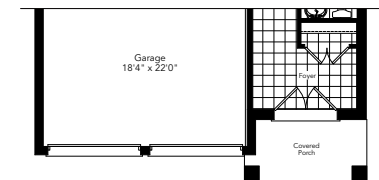

The Galley

Elevation A & B 2297 sq.ft.

Ground Floor
Elevation A

Partial Ground Floor
Elevation B

Second Floor
Elevation A

Partial Second Floor
Elevation B

Second Floor
Optional 3 Bath Plan
Elevation A

Partial Second Floor
Optional 3 Bath Plan
Elevation B

Basement
Elevation A

Partial Basement
Elevation B