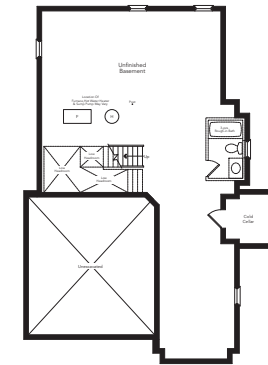

# The Admiral

**THE COVE**  
AT BELLE AIRE SHORES

Elevation A & B **2367** sq.ft.

Elevation C **2341** sq.ft.

Ground Floor  
Elevation A

Ground Floor  
Elevation B

Ground Floor  
Elevation C

Basement  
Elevation A

Basement  
Elevation B

Basement  
Elevation C

Second Floor  
Elevation A

Second Floor  
Elevation B

Second Floor  
Elevation C