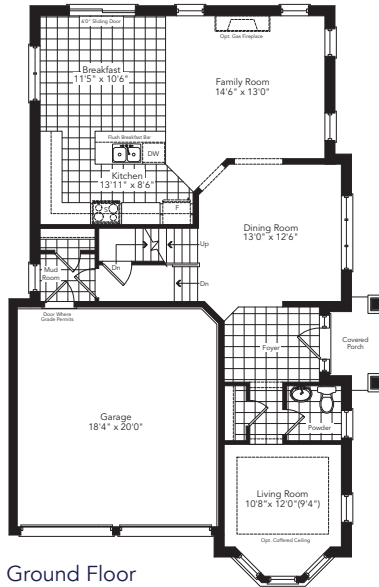

# The Admiral

**THE COVE**  
AT BELLE AIRE SHORES

Elevation A & B **2367** sq.ft.

Elevation C **2341** sq.ft.

Ground Floor  
Elevation A

Ground Floor  
Elevation B

Ground Floor  
Elevation C

Basement  
Elevation A

Basement  
Elevation B

Basement  
Elevation C

Second Floor  
Elevation A

Second Floor  
Elevation B

Second Floor  
Elevation C