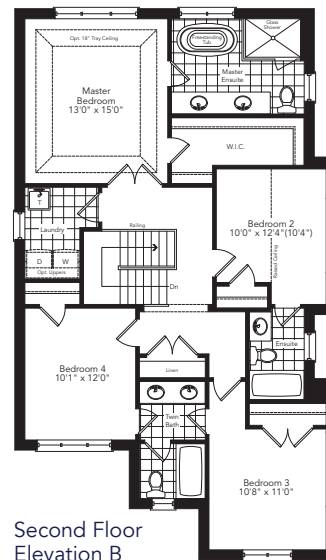

# The Admiral

**THE COVE**  
AT BELLE AIRE SHORES

Elevation A & B **2367** sq.ft.

Elevation C **2341** sq.ft.

Ground Floor  
Elevation A

Ground Floor  
Elevation B

Ground Floor  
Elevation C

Basement  
Elevation A

Basement  
Elevation B

Basement  
Elevation C

Second Floor  
Elevation A

Second Floor  
Elevation B

Second Floor  
Elevation C