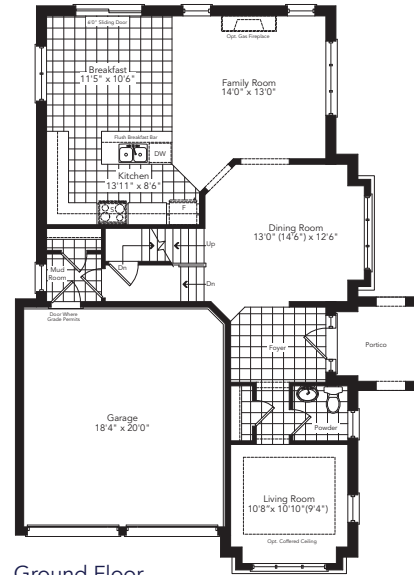

# The Admiral

**THE COVE**  
AT BELLE AIRE SHORES

Elevation A & B **2367** sq.ft.

Elevation C **2341** sq.ft.

Ground Floor  
Elevation A

Ground Floor  
Elevation B

Ground Floor  
Elevation C

Basement  
Elevation A

Basement  
Elevation B

Basement  
Elevation C

Second Floor  
Elevation A

Second Floor  
Elevation B

Second Floor  
Elevation C