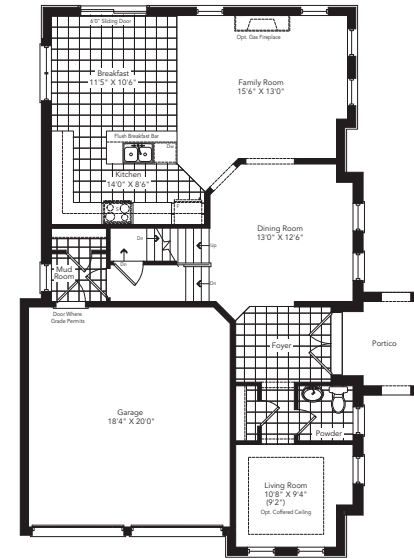

# The Admiral

**THE COVE**  
AT BELLE AIRE SHORES

Elevation A & B **2367** sq.ft.

Elevation C **2341** sq.ft.

Ground Floor  
Elevation A

Ground Floor  
Elevation B

Ground Floor  
Elevation C

Basement  
Elevation A

Basement  
Elevation B

Basement  
Elevation C

Second Floor  
Elevation A

Second Floor  
Elevation B

Second Floor  
Elevation C