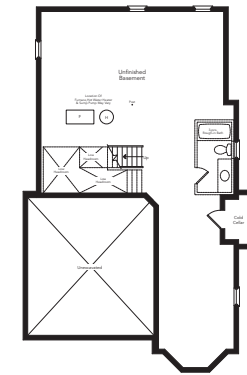

# The Admiral

**THE COVE**  
AT BELLE AIRE SHORES

Elevation A & B **2367** sq.ft.

Elevation C **2341** sq.ft.

Ground Floor  
Elevation A

Ground Floor  
Elevation B

Ground Floor  
Elevation C

Basement  
Elevation A

Basement  
Elevation B

Basement  
Elevation C

Second Floor  
Elevation A

Second Floor  
Elevation B

Second Floor  
Elevation C