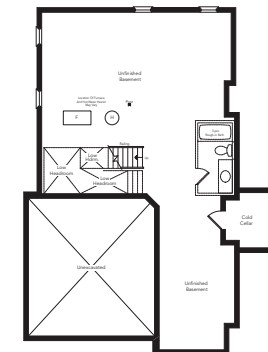

# The Admiral

**THE COVE**  
AT BELLE AIRE SHORES

Elevation A & B **2367** sq.ft.

Elevation C **2341** sq.ft.

Ground Floor  
Elevation A

Ground Floor  
Elevation B

Ground Floor  
Elevation C

Basement  
Elevation A

Basement  
Elevation B

Basement  
Elevation C

Second Floor  
Elevation A

Second Floor  
Elevation B

Second Floor  
Elevation C