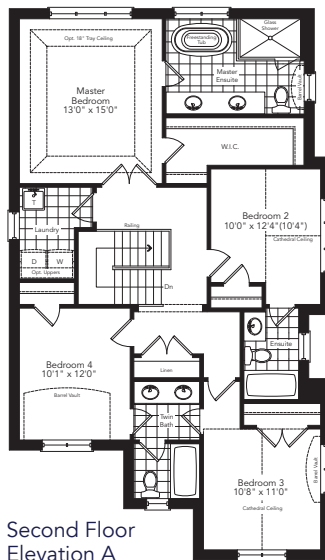

# The Admiral

**THE COVE**  
AT BELLE AIRE SHORES

Elevation A & B **2367** sq.ft.

Elevation C **2341** sq.ft.

Ground Floor  
Elevation A

Ground Floor  
Elevation B

Ground Floor  
Elevation C

Basement  
Elevation A

Basement  
Elevation B

Basement  
Elevation C

Second Floor  
Elevation A

Second Floor  
Elevation B

Second Floor  
Elevation C