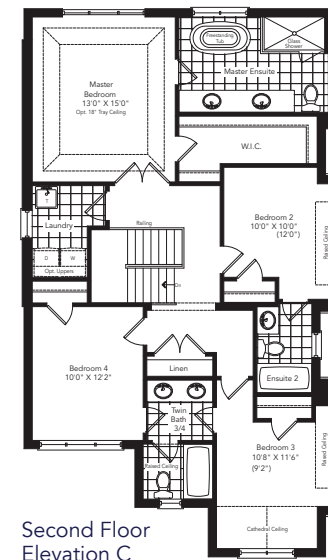

# The Admiral

**THE COVE**  
AT BELLE AIRE SHORES

Elevation A & B **2367** sq.ft.

Elevation C **2341** sq.ft.

Ground Floor  
Elevation A

Ground Floor  
Elevation B

Ground Floor  
Elevation C

Basement  
Elevation A

Basement  
Elevation B

Basement  
Elevation C

Second Floor  
Elevation A

Second Floor  
Elevation B

Second Floor  
Elevation C