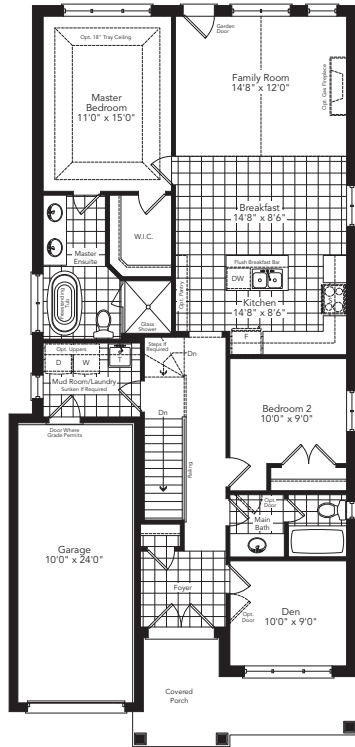

The Avalon

Elevation A & B **1404** sq.ft.
 Elevation C **1416** sq.ft.

THE COVE
 AT BELLE AIRE SHORES

Ground Floor
Elevation A

Ground Floor
Optional 3 Bedroom Plan
Elevation A

Basement
Elevation A

Partial Ground Floor
Elevation B

Partial Ground Floor
Optional 3 Bedroom Plan
Elevation B

Partial Basement
Elevation B

Partial Ground Floor
Elevation C

Partial Ground Floor
Optional 3 Bedroom Plan
Elevation C

Partial Basement
Elevation C