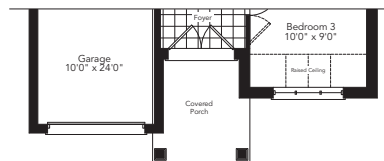

The Avalon

Elevation A & B **1404** sq.ft.
 Elevation C **1416** sq.ft.

THE COVE
 AT BELLE AIRE SHORES

Ground Floor
Elevation A

Ground Floor
Optional 3 Bedroom Plan
Elevation A

Basement
Elevation A

Partial Ground Floor
Elevation B

Partial Ground Floor
Optional 3 Bedroom Plan
Elevation B

Partial Basement
Elevation B

Partial Ground Floor
Elevation C

Partial Ground Floor
Optional 3 Bedroom Plan
Elevation C

Partial Basement
Elevation C