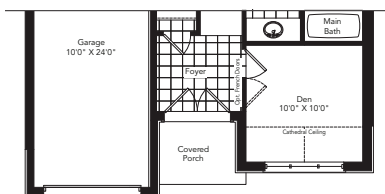

The Avalon

Elevation A & B **1404** sq.ft.
 Elevation C **1416** sq.ft.

THE COVE
 AT BELLE AIRE SHORES

Ground Floor
Elevation A

Ground Floor
Optional 3 Bedroom Plan
Elevation A

Basement
Elevation A

Partial Ground Floor
Elevation B

Partial Ground Floor
Optional 3 Bedroom Plan
Elevation B

Partial Basement
Elevation B

Partial Ground Floor
Elevation C

Partial Ground Floor
Optional 3 Bedroom Plan
Elevation C

Partial Basement
Elevation C