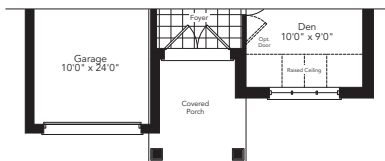

The Avalon

Elevation A & B **1404** sq.ft.
 Elevation C **1416** sq.ft.

THE COVE
 AT BELLE AIRE SHORES

Ground Floor
Elevation A

Ground Floor
Optional 3 Bedroom Plan
Elevation A

Basement
Elevation A

Partial Ground Floor
Elevation B

Partial Ground Floor
Optional 3 Bedroom Plan
Elevation B

Partial Basement
Elevation B

Partial Ground Floor
Elevation C

Partial Ground Floor
Optional 3 Bedroom Plan
Elevation C

Partial Basement
Elevation C