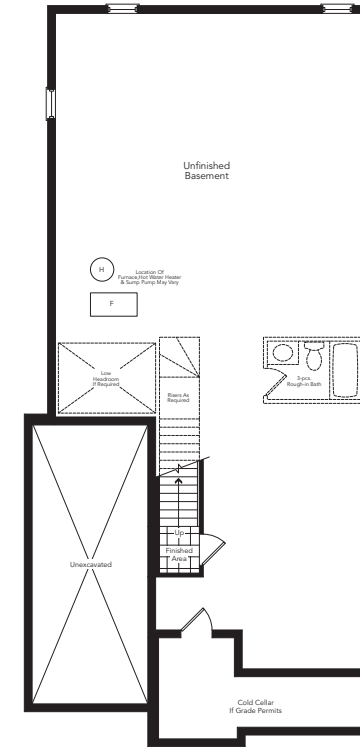

The Avalon

Elevation A & B **1404** sq.ft.
 Elevation C **1416** sq.ft.

THE COVE
 AT BELLE AIRE SHORES

Ground Floor
Elevation A

Ground Floor
Optional 3 Bedroom Plan
Elevation A

Basement
Elevation A

Partial Ground Floor
Elevation B

Partial Ground Floor
Optional 3 Bedroom Plan
Elevation B

Partial Basement
Elevation B

Partial Ground Floor
Elevation C

Partial Ground Floor
Optional 3 Bedroom Plan
Elevation C

Partial Basement
Elevation C