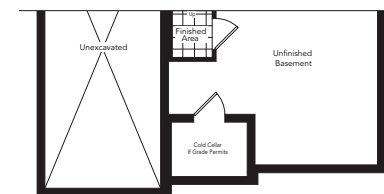

The Avalon

Elevation A & B **1404** sq.ft.
 Elevation C **1416** sq.ft.

THE COVE
 AT BELLE AIRE SHORES

Ground Floor
Elevation A

Ground Floor
Optional 3 Bedroom Plan
Elevation A

Basement
Elevation A

Partial Ground Floor
Elevation B

Partial Ground Floor
Optional 3 Bedroom Plan
Elevation B

Partial Basement
Elevation B

Partial Ground Floor
Elevation C

Partial Ground Floor
Optional 3 Bedroom Plan
Elevation C

Partial Basement
Elevation C