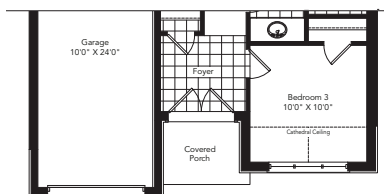

The Avalon

Elevation A & B **1404** sq.ft.
 Elevation C **1416** sq.ft.

THE COVE
 AT BELLE AIRE SHORES

Ground Floor
Elevation A

Ground Floor
Optional 3 Bedroom Plan
Elevation A

Basement
Elevation A

Partial Ground Floor
Elevation B

Partial Ground Floor
Optional 3 Bedroom Plan
Elevation B

Partial Basement
Elevation B

Partial Ground Floor
Elevation C

Partial Ground Floor
Optional 3 Bedroom Plan
Elevation C

Partial Basement
Elevation C