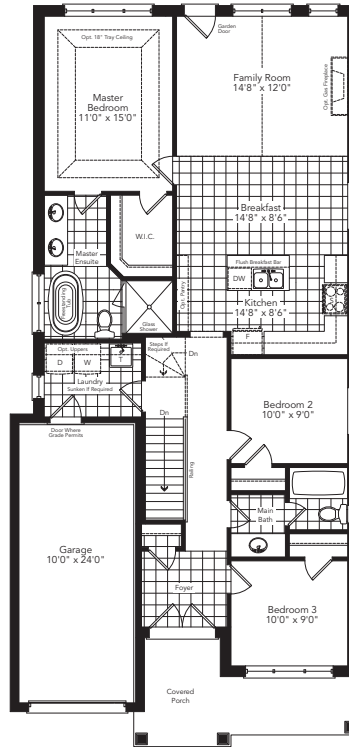

The Avalon

Elevation A & B **1404** sq.ft.
 Elevation C **1416** sq.ft.

THE COVE
 AT BELLE AIRE SHORES

Ground Floor
Elevation A

Ground Floor
Optional 3 Bedroom Plan
Elevation A

Basement
Elevation A

Partial Ground Floor
Elevation B

Partial Ground Floor
Optional 3 Bedroom Plan
Elevation B

Partial Basement
Elevation B

Partial Ground Floor
Elevation C

Partial Ground Floor
Optional 3 Bedroom Plan
Elevation C

Partial Basement
Elevation C