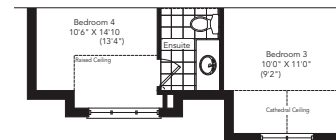

The Galley

Elevation A & B **2297** sq.ft.
 Elevation C **2312** sq.ft.

THE COVE
 AT BELLE AIRE SHORES

Ground Floor
Elevation A

Partial Ground Floor
Elevation B

Partial Ground Floor
Elevation C

Second Floor
Elevation A

Partial Second Floor
Elevation B

Partial Second Floor
Elevation C

Second Floor
Optional 3 Bath Plan
Elevation A

Partial Second Floor
Optional 3 Bath Plan
Elevation B

Partial Second Floor
Optional 3 Bath Plan
Elevation C

Basement
Elevation A

Partial Basement
Elevation B

Partial Basement
Elevation C