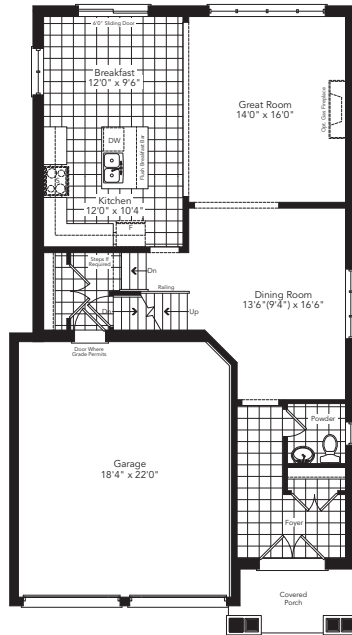

The Galley

Elevation A & B **2297** sq.ft.
 Elevation C **2312** sq.ft.

THE COVE
 AT BELLE AIRE SHORES

Ground Floor
Elevation A

Partial Ground Floor
Elevation B

Partial Ground Floor
Elevation C

Second Floor
Elevation A

Partial Second Floor
Elevation B

Partial Second Floor
Elevation C

Second Floor
Optional 3 Bath Plan
Elevation A

Partial Second Floor
Optional 3 Bath Plan
Elevation B

Partial Second Floor
Optional 3 Bath Plan
Elevation C