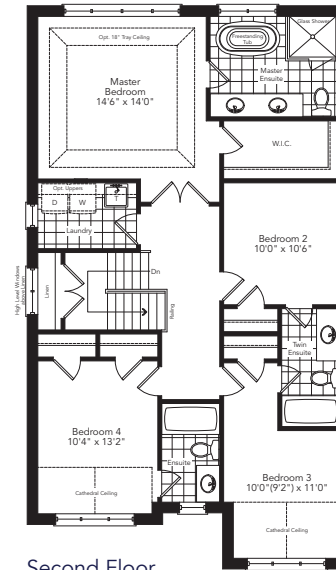

The Galley

Elevation A & B **2297** sq.ft.
 Elevation C **2312** sq.ft.

THE COVE
 AT BELLE AIRE SHORES

Ground Floor
Elevation A

Partial Ground Floor
Elevation B

Partial Ground Floor
Elevation C

Second Floor
Elevation A

Partial Second Floor
Elevation B

Partial Second Floor
Elevation C

Second Floor
Optional 3 Bath Plan
Elevation A

Partial Second Floor
Optional 3 Bath Plan
Elevation B

Partial Second Floor
Optional 3 Bath Plan
Elevation C