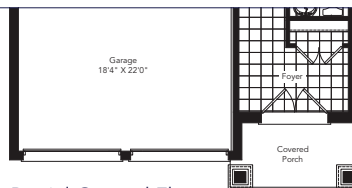

The Galley

Elevation A & B **2297** sq.ft.
 Elevation C **2312** sq.ft.

THE COVE
 AT BELLE AIRE SHORES

Ground Floor
Elevation A

Partial Ground Floor
Elevation B

Partial Ground Floor
Elevation C

Second Floor
Elevation A

Partial Second Floor
Elevation B

Partial Second Floor
Elevation C

Second Floor
Optional 3 Bath Plan
Elevation A

Partial Second Floor
Optional 3 Bath Plan
Elevation B

Partial Second Floor
Optional 3 Bath Plan
Elevation C