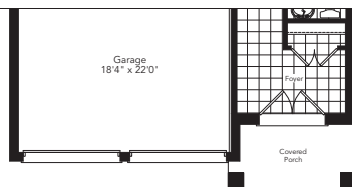

The Galley

Elevation A & B **2297** sq.ft.
 Elevation C **2312** sq.ft.

THE COVE
 AT BELLE AIRE SHORES

Ground Floor
Elevation A

Partial Ground Floor
Elevation B

Partial Ground Floor
Elevation C

Second Floor
Elevation A

Partial Second Floor
Elevation B

Partial Second Floor
Elevation C

Second Floor
Optional 3 Bath Plan
Elevation A

Partial Second Floor
Optional 3 Bath Plan
Elevation B

Partial Second Floor
Optional 3 Bath Plan
Elevation C