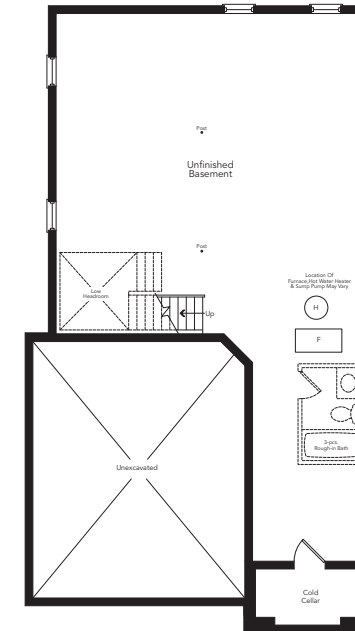

The Galley

Elevation A & B **2297** sq.ft.
 Elevation C **2312** sq.ft.

THE COVE
 AT BELLE AIRE SHORES

Ground Floor
Elevation A

Partial Ground Floor
Elevation B

Partial Ground Floor
Elevation C

Second Floor
Elevation A

Partial Second Floor
Elevation B

Partial Second Floor
Elevation C

Second Floor
Optional 3 Bath Plan
Elevation A

Partial Second Floor
Optional 3 Bath Plan
Elevation B

Partial Second Floor
Optional 3 Bath Plan
Elevation C

Basement
Elevation A

Partial Basement
Elevation B

Partial Basement
Elevation C