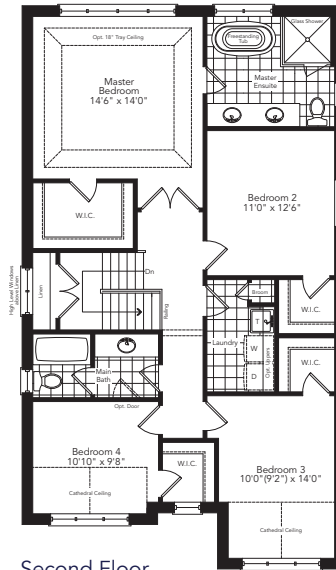

The Galley

Elevation A & B **2297** sq.ft.
 Elevation C **2312** sq.ft.

THE COVE
 AT BELLE AIRE SHORES

Ground Floor
Elevation A

Partial Ground Floor
Elevation B

Partial Ground Floor
Elevation C

Second Floor
Elevation A

Partial Second Floor
Elevation B

Partial Second Floor
Elevation C

Second Floor
Optional 3 Bath Plan
Elevation A

Partial Second Floor
Optional 3 Bath Plan
Elevation B

Partial Second Floor
Optional 3 Bath Plan
Elevation C