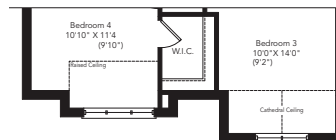

The Galley

Elevation A & B **2297** sq.ft.
 Elevation C **2312** sq.ft.

THE COVE
 AT BELLE AIRE SHORES

Ground Floor
Elevation A

Partial Ground Floor
Elevation B

Partial Ground Floor
Elevation C

Second Floor
Elevation A

Partial Second Floor
Elevation B

Partial Second Floor
Elevation C

Second Floor
Optional 3 Bath Plan
Elevation A

Partial Second Floor
Optional 3 Bath Plan
Elevation B

Partial Second Floor
Optional 3 Bath Plan
Elevation C