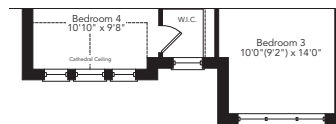

The Galley

Elevation A & B **2297** sq.ft.
 Elevation C **2312** sq.ft.

THE COVE
 AT BELLE AIRE SHORES

Ground Floor
Elevation A

Partial Ground Floor
Elevation B

Partial Ground Floor
Elevation C

Second Floor
Elevation A

Partial Second Floor
Elevation B

Partial Second Floor
Elevation C

Second Floor
Optional 3 Bath Plan
Elevation A

Partial Second Floor
Optional 3 Bath Plan
Elevation B

Partial Second Floor
Optional 3 Bath Plan
Elevation C