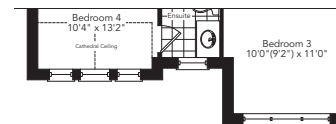

The Galley

Elevation A & B **2297** sq.ft.
 Elevation C **2312** sq.ft.

THE COVE
 AT BELLE AIRE SHORES

Ground Floor
Elevation A

Partial Ground Floor
Elevation B

Partial Ground Floor
Elevation C

Second Floor
Elevation A

Partial Second Floor
Elevation B

Partial Second Floor
Elevation C

Second Floor
Optional 3 Bath Plan
Elevation A

Partial Second Floor
Optional 3 Bath Plan
Elevation B

Partial Second Floor
Optional 3 Bath Plan
Elevation C