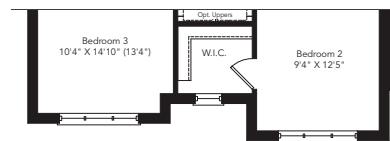

The Pier

Elevation A **1666** sq.ft.

Elevation B **1661** sq.ft.

Elevation C **1674** sq.ft.

THE COVE
AT BELLE AIRE SHORES

Ground Floor
Elevation A

Second Floor
Elevation A

Basement
Elevation A

Partial Ground Floor
Elevation B

Partial Second Floor
Elevation B

Partial Basement
Elevation B

Partial Ground Floor
Elevation C

Partial Second Floor
Elevation C

Partial Basement
Elevation C