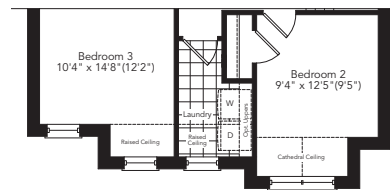

The Pier

Elevation A **1666** sq.ft.

Elevation B **1661** sq.ft.

Elevation C **1674** sq.ft.

THE COVE
AT BELLE AIRE SHORES

Ground Floor
Elevation A

Second Floor
Elevation A

Basement
Elevation A

Partial Ground Floor
Elevation B

Partial Second Floor
Elevation B

Partial Basement
Elevation B

Partial Ground Floor
Elevation C

Partial Second Floor
Elevation C

Partial Basement
Elevation C