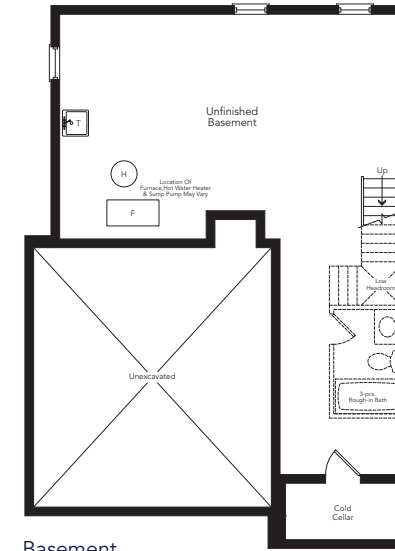

The Pier

Elevation A **1666** sq.ft.

Elevation B **1661** sq.ft.

Elevation C **1674** sq.ft.

THE COVE
AT BELLE AIRE SHORES

Ground Floor
Elevation A

Second Floor
Elevation A

Basement
Elevation A

Partial Ground Floor
Elevation B

Partial Second Floor
Elevation B

Partial Basement
Elevation B

Partial Ground Floor
Elevation C

Partial Second Floor
Elevation C

Partial Basement
Elevation C