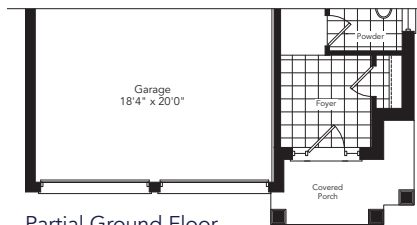

The Pier

Elevation A **1666** sq.ft.

Elevation B **1661** sq.ft.

Elevation C **1674** sq.ft.

THE COVE
AT BELLE AIRE SHORES

Ground Floor
Elevation A

Second Floor
Elevation A

Basement
Elevation A

Partial Ground Floor
Elevation B

Partial Second Floor
Elevation B

Partial Basement
Elevation B

Partial Ground Floor
Elevation C

Partial Second Floor
Elevation C

Partial Basement
Elevation C