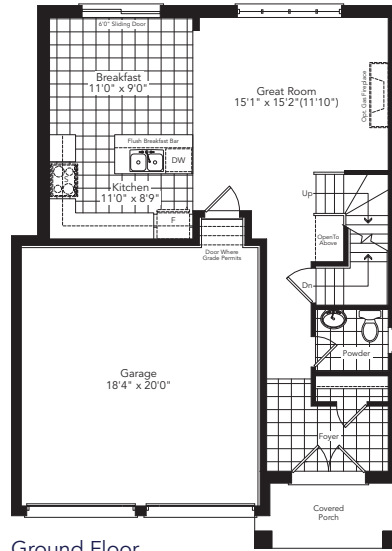

The Pier

Elevation A **1666** sq.ft.

Elevation B **1661** sq.ft.

Elevation C **1674** sq.ft.

THE COVE
AT BELLE AIRE SHORES

Ground Floor
Elevation A

Second Floor
Elevation A

Basement
Elevation A

Partial Ground Floor
Elevation B

Partial Second Floor
Elevation B

Partial Basement
Elevation B

Partial Ground Floor
Elevation C

Partial Second Floor
Elevation C

Partial Basement
Elevation C