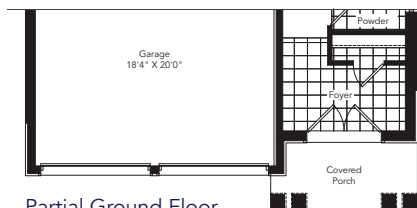

The Pier

Elevation A **1666** sq.ft.

Elevation B **1661** sq.ft.

Elevation C **1674** sq.ft.

THE COVE
AT BELLE AIRE SHORES

Ground Floor
Elevation A

Second Floor
Elevation A

Basement
Elevation A

Partial Ground Floor
Elevation B

Partial Second Floor
Elevation B

Partial Basement
Elevation B

Partial Ground Floor
Elevation C

Partial Second Floor
Elevation C

Partial Basement
Elevation C