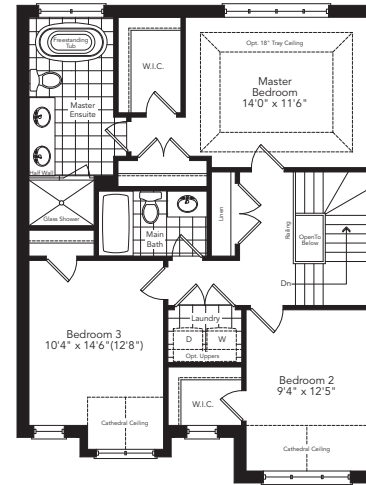

The Pier

Elevation A **1666** sq.ft.

Elevation B **1661** sq.ft.

Elevation C **1674** sq.ft.

THE COVE
AT BELLE AIRE SHORES

Ground Floor
Elevation A

Second Floor
Elevation A

Basement
Elevation A

Partial Ground Floor
Elevation B

Partial Second Floor
Elevation B

Partial Basement
Elevation B

Partial Ground Floor
Elevation C

Partial Second Floor
Elevation C

Partial Basement
Elevation C