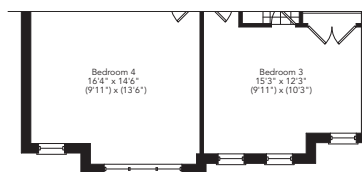

The Fisher

Elevation A **3117** sq.ft.

Elevation B **3109** sq.ft.

Elevation C **3103** sq.ft.

THE COVE
AT BELLE AIRE SHORES

Ground Floor
Elevation A

Second Floor
Elevation A

Second Floor
Optional 5 Bedroom Plan
Elevation A

Basement
Elevation A

Partial Ground
Floor Elevation B

Partial Second Floor
Elevation B

Partial Second Floor
Optional 5 Bedroom Plan
Elevation B

Partial Basement
Elevation B

Partial Ground
Floor Elevation C