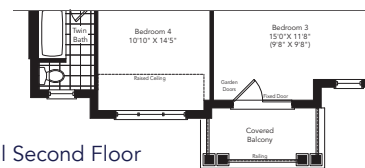

The Fisher

Elevation A **3117** sq.ft.

Elevation B **3109** sq.ft.

Elevation C **3103** sq.ft.

THE COVE
AT BELLE AIRE SHORES

Ground Floor
Elevation A

Second Floor
Elevation A

Second Floor
Optional 5 Bedroom Plan
Elevation A

Basement
Elevation A

Partial Ground
Floor Elevation B

Partial Second Floor
Elevation B

Partial Second Floor
Optional 5 Bedroom Plan
Elevation B

Partial Basement
Elevation B

Partial Ground
Floor Elevation C

Partial Second
Floor Elevation C

Partial Second Floor
Optional 5 Bedroom Plan
Elevation C

Partial Basement
Elevation C