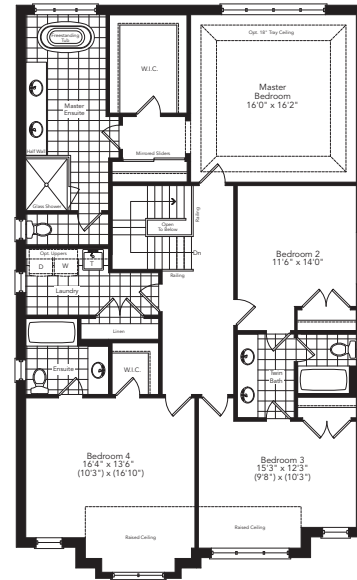

The Fisher

Elevation A **3117** sq.ft.

Elevation B **3109** sq.ft.

Elevation C **3103** sq.ft.

THE COVE
AT BELLE AIRE SHORES

Ground Floor
Elevation A

Second Floor
Elevation A

Second Floor
Optional 5 Bedroom Plan
Elevation A

Basement
Elevation A

Partial Ground
Floor Elevation B

Partial Second Floor
Elevation B

Partial Second Floor
Optional 5 Bedroom Plan
Elevation B

Partial Basement
Elevation B

Partial Ground
Floor Elevation C

Partial Second
Floor Elevation C

Partial Second Floor
Optional 5 Bedroom Plan
Elevation C

Partial Basement
Elevation C