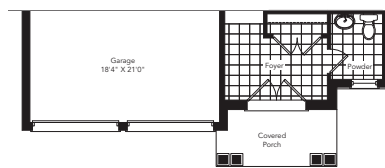

The Fisher

Elevation A **3117** sq.ft.

Elevation B **3109** sq.ft.

Elevation C **3103** sq.ft.

THE COVE
AT BELLE AIRE SHORES

Ground Floor
Elevation A

Second Floor
Elevation A

Second Floor
Optional 5 Bedroom Plan
Elevation A

Basement
Elevation A

Partial Ground
Floor Elevation B

Partial Second Floor
Elevation B

Partial Second Floor
Optional 5 Bedroom Plan
Elevation B

Partial Basement
Elevation B

Partial Ground
Floor Elevation C

Partial Second
Floor Elevation C

Partial Second Floor
Optional 5 Bedroom Plan
Elevation C

Partial Basement
Elevation C