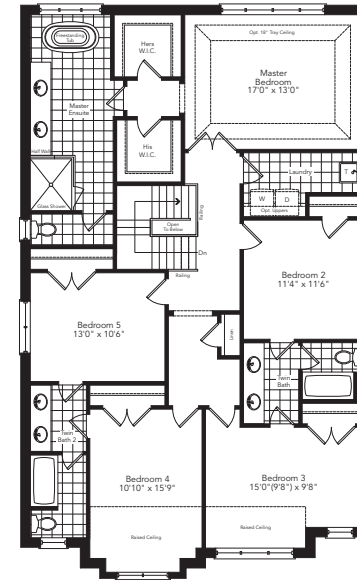

The Fisher

Elevation A **3117** sq.ft.

Elevation B **3109** sq.ft.

Elevation C **3103** sq.ft.

THE COVE
AT BELLE AIRE SHORES

Ground Floor
Elevation A

Second Floor
Elevation A

Second Floor
Optional 5 Bedroom Plan
Elevation A

Basement
Elevation A

Partial Ground
Floor Elevation B

Partial Second Floor
Elevation B

Partial Second Floor
Optional 5 Bedroom Plan
Elevation B

Partial Basement
Elevation B

Partial Ground
Floor Elevation C

Partial Second
Floor Elevation C

Partial Second Floor
Optional 5 Bedroom Plan
Elevation C

Partial Basement
Elevation C