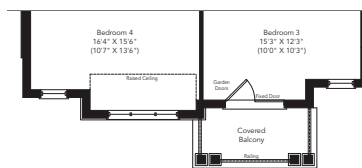

The Fisher

Elevation A **3117** sq.ft.

Elevation B **3109** sq.ft.

Elevation C **3103** sq.ft.

THE COVE
AT BELLE AIRE SHORES

Ground Floor
Elevation A

Second Floor
Elevation A

Second Floor
Optional 5 Bedroom Plan
Elevation A

Basement
Elevation A

Partial Ground
Floor Elevation B

Partial Second Floor
Elevation B

Partial Second Floor
Optional 5 Bedroom Plan
Elevation B

Partial Basement
Elevation B

Partial Ground
Floor Elevation C

Partial Second
Floor Elevation C

Partial Second Floor
Optional 5 Bedroom Plan
Elevation C

Partial Basement
Elevation C