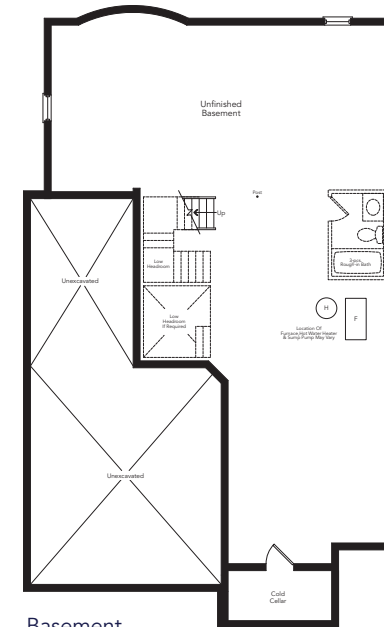

The Fisher

Elevation A **3117** sq.ft.

Elevation B **3109** sq.ft.

Elevation C **3103** sq.ft.

THE COVE
AT BELLE AIRE SHORES

Ground Floor
Elevation A

Second Floor
Elevation A

Second Floor
Optional 5 Bedroom Plan
Elevation A

Basement
Elevation A

Partial Ground
Floor Elevation B

Partial Second Floor
Elevation B

Partial Second Floor
Optional 5 Bedroom Plan
Elevation B

Partial Basement
Elevation B

Partial Ground
Floor Elevation C

Partial Second
Floor Elevation C

Partial Second Floor
Optional 5 Bedroom Plan
Elevation C

Partial Basement
Elevation C