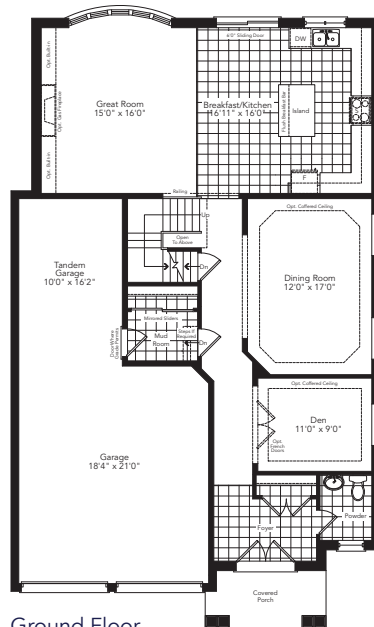

The Fisher

Elevation A **3117** sq.ft.

Elevation B **3109** sq.ft.

Elevation C **3103** sq.ft.

THE COVE
AT BELLE AIRE SHORES

Ground Floor
Elevation A

Second Floor
Elevation A

Second Floor
Optional 5 Bedroom Plan
Elevation A

Basement
Elevation A

Partial Ground
Floor Elevation B

Partial Second Floor
Elevation B

Partial Second Floor
Optional 5 Bedroom Plan
Elevation B

Partial Basement
Elevation B

Partial Ground
Floor Elevation C

Partial Second
Floor Elevation C

Partial Second Floor
Optional 5 Bedroom Plan
Elevation C

Partial Basement
Elevation C