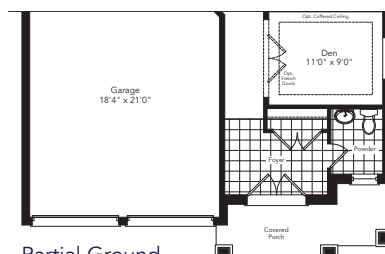

The Fisher

Elevation A **3117** sq.ft.

Elevation B **3109** sq.ft.

Elevation C **3103** sq.ft.

THE COVE
AT BELLE AIRE SHORES

Ground Floor
Elevation A

Second Floor
Elevation A

Second Floor
Optional 5 Bedroom Plan
Elevation A

Basement
Elevation A

Partial Ground
Floor Elevation B

Partial Second Floor
Elevation B

Partial Second Floor
Optional 5 Bedroom Plan
Elevation B

Partial Basement
Elevation B

Partial Ground
Floor Elevation C