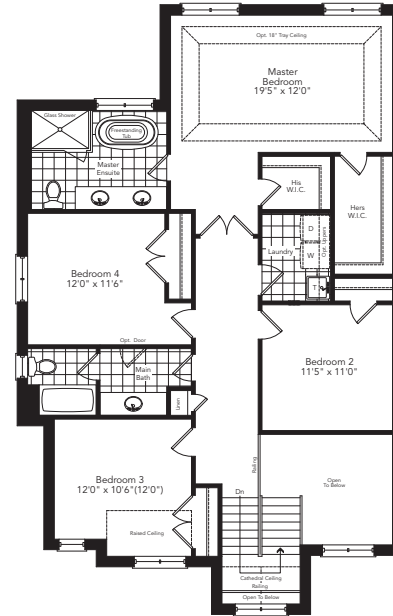

The Regatta

Elevation A **2762** sq.ft.

Elevation B **2740** sq.ft.

Elevation C **2736** sq.ft.

THE COVE
AT BELLE AIRE SHORES

Ground Floor
Elevation A

Second Floor
Elevation A

Basement
Elevation A

Partial Ground Floor
Elevation C

Partial Second Floor
Elevation C

Partial Basement
Elevation C

Partial Ground Floor
Elevation C

Partial Second Floor
Elevation C

Partial Basement
Elevation C