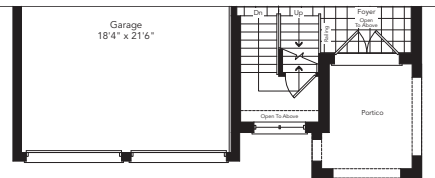

The Regatta

Elevation A **2762** sq.ft.

Elevation B **2740** sq.ft.

Elevation C **2736** sq.ft.

THE COVE
AT BELLE AIRE SHORES

Ground Floor
Elevation A

Second Floor
Elevation A

Basement
Elevation A