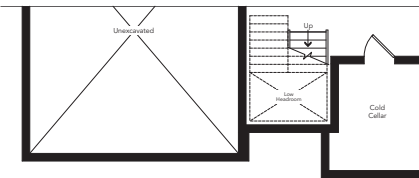

Partial Basement
Elevation C