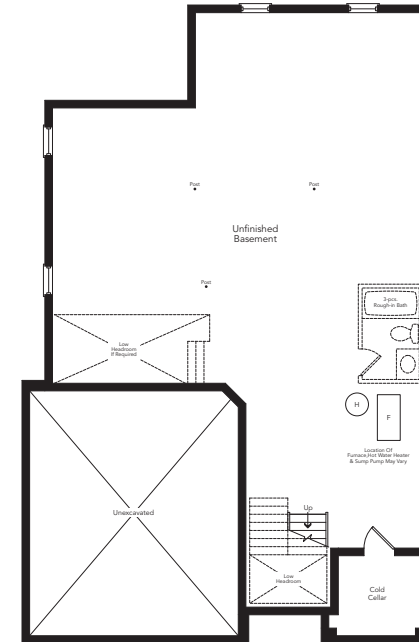

The Regatta

Elevation A **2762** sq.ft.

Elevation B **2740** sq.ft.

Elevation C **2736** sq.ft.

THE COVE
AT BELLE AIRE SHORES

Ground Floor
Elevation A

Second Floor
Elevation A

Basement
Elevation A

Partial Ground Floor
Elevation C

Partial Second Floor
Elevation C

Partial Basement
Elevation C

Partial Ground Floor
Elevation C

Partial Second Floor
Elevation C

Partial Basement
Elevation C