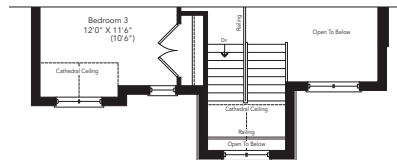

The Regatta

Elevation A **2762** sq.ft.

Elevation B **2740** sq.ft.

Elevation C **2736** sq.ft.

THE COVE
AT BELLE AIRE SHORES

Ground Floor
Elevation A

Second Floor
Elevation A

Basement
Elevation A

Partial Ground Floor
Elevation C

Partial Second Floor
Elevation C

Partial Basement
Elevation C

Partial Ground Floor
Elevation C

Partial Second Floor
Elevation C

Partial Basement
Elevation C