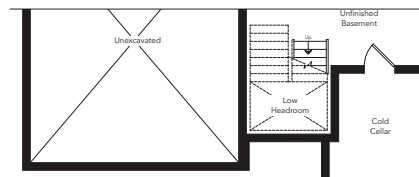

The Regatta

Elevation A **2762** sq.ft.

Elevation B **2740** sq.ft.

Elevation C **2736** sq.ft.

THE COVE
AT BELLE AIRE SHORES

Ground Floor
Elevation A

Second Floor
Elevation A

Basement
Elevation A

Partial Ground Floor
Elevation C

Partial Second Floor
Elevation C

Partial Basement
Elevation C

Partial Ground Floor
Elevation C

Partial Second Floor
Elevation C

Partial Basement
Elevation C