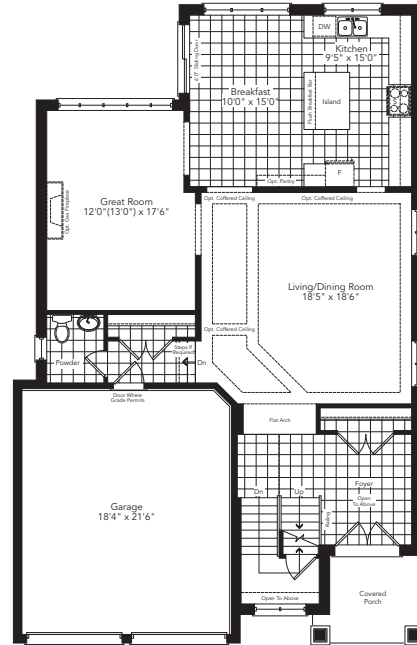

The Regatta

Elevation A **2762** sq.ft.

Elevation B **2740** sq.ft.

Elevation C **2736** sq.ft.

THE COVE
AT BELLE AIRE SHORES

Ground Floor
Elevation A

Second Floor
Elevation A

Basement
Elevation A

Partial Ground Floor
Elevation C

Partial Second Floor
Elevation C

Partial Basement
Elevation C

Partial Ground Floor
Elevation C

Partial Second Floor
Elevation C

Partial Basement
Elevation C