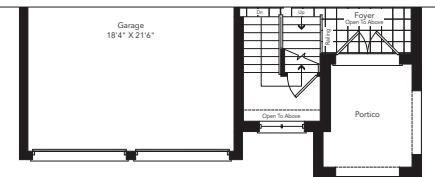

Partial Ground Floor
Elevation C