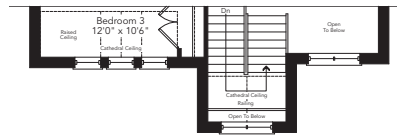

Partial Second Floor
Elevation C