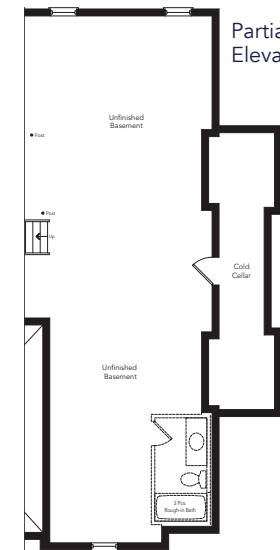

# The Tiller

**THE COVE**  
AT BELLE AIRE SHORES

Elevation A **2795** sq.ft.

Elevation B **2768** sq.ft.

Elevation C **2776** sq.ft.

Ground Floor  
Elevation A

Partial Ground Floor  
Elevation B

Partial Ground Floor  
Elevation C

Basement  
Elevation A

Second Floor  
Elevation A

Partial Second Floor  
Elevation B

Partial Second Floor  
Elevation C

Partial Basement  
Elevation B

Partial Basement  
Elevation C