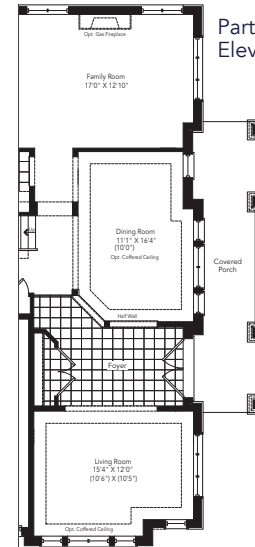

# The Tiller

**THE COVE**  
AT BELLE AIRE SHORES

Elevation A **2795** sq.ft.

Elevation B **2768** sq.ft.

Elevation C **2776** sq.ft.

Ground Floor  
Elevation A

Partial Ground Floor  
Elevation B

Partial Ground Floor  
Elevation C

Basement  
Elevation A

Second Floor  
Elevation A

Partial Second Floor  
Elevation B

Partial Second Floor  
Elevation C

Partial Basement  
Elevation B

Partial Basement  
Elevation C