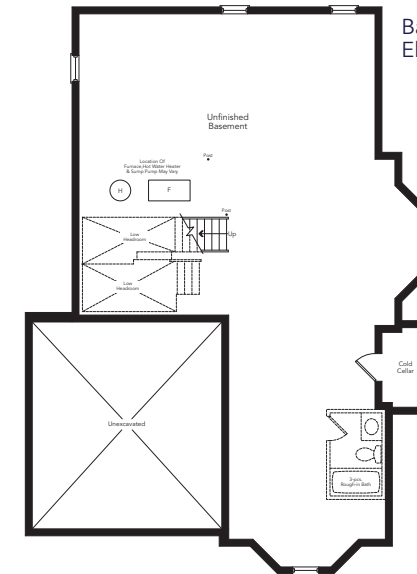

# The Tiller

**THE COVE**  
AT BELLE AIRE SHORES

Elevation A **2795** sq.ft.

Elevation B **2768** sq.ft.

Elevation C **2776** sq.ft.

Ground Floor  
Elevation A

Partial Ground Floor  
Elevation B

Partial Ground Floor  
Elevation C

Basement  
Elevation A

Second Floor  
Elevation A

Partial Second Floor  
Elevation B

Partial Second Floor  
Elevation C

Partial Basement  
Elevation B

Partial Basement  
Elevation C