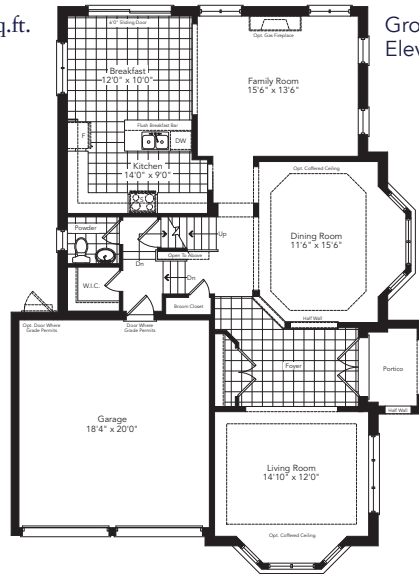

# The Tiller

**THE COVE**  
AT BELLE AIRE SHORES

Elevation A **2795** sq.ft.

Elevation B **2768** sq.ft.

Elevation C **2776** sq.ft.

Ground Floor  
Elevation A

Partial Ground Floor  
Elevation B

Partial Ground Floor  
Elevation C

Basement  
Elevation A

Second Floor  
Elevation A

Partial Second Floor  
Elevation B

Partial Second Floor  
Elevation C

Partial Basement  
Elevation B

Partial Basement  
Elevation C