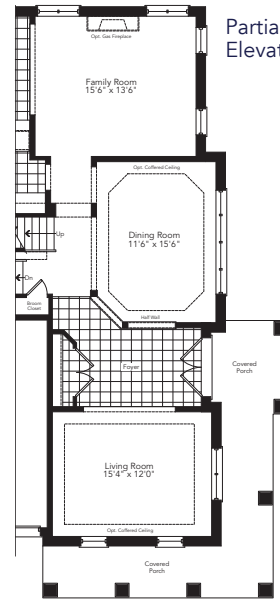

# The Tiller

**THE COVE**  
AT BELLE AIRE SHORES

Elevation A **2795** sq.ft.

Elevation B **2768** sq.ft.

Elevation C **2776** sq.ft.

Ground Floor  
Elevation A

Partial Ground Floor  
Elevation B

Partial Ground Floor  
Elevation C

Basement  
Elevation A

Second Floor  
Elevation A

Partial Second Floor  
Elevation B

Partial Second Floor  
Elevation C

Partial Basement  
Elevation B

Partial Basement  
Elevation C