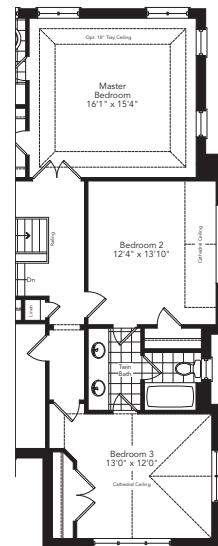

# The Tiller

**THE COVE**  
AT BELLE AIRE SHORES

Elevation A **2795** sq.ft.

Elevation B **2768** sq.ft.

Elevation C **2776** sq.ft.

Ground Floor  
Elevation A

Partial Ground Floor  
Elevation B

Partial Ground Floor  
Elevation C

Basement  
Elevation A

Second Floor  
Elevation A

Partial Second Floor  
Elevation B

Partial Second Floor  
Elevation C

Partial Basement  
Elevation B

Partial Basement  
Elevation C