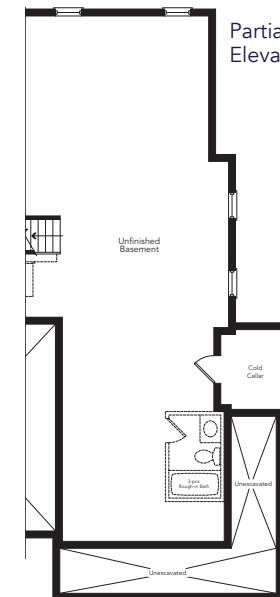

# The Tiller

**THE COVE**  
AT BELLE AIRE SHORES

Elevation A **2795** sq.ft.

Elevation B **2768** sq.ft.

Elevation C **2776** sq.ft.

Ground Floor  
Elevation A

Partial Ground Floor  
Elevation B

Partial Ground Floor  
Elevation C

Basement  
Elevation A

Second Floor  
Elevation A

Partial Second Floor  
Elevation B

Partial Second Floor  
Elevation C

Partial Basement  
Elevation B

Partial Basement  
Elevation C