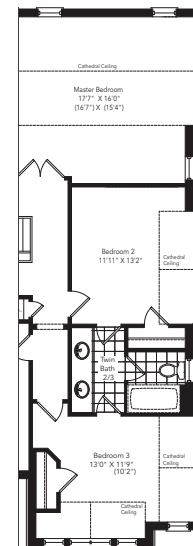

# The Tiller

**THE COVE**  
AT BELLE AIRE SHORES

Elevation A **2795** sq.ft.

Elevation B **2768** sq.ft.

Elevation C **2776** sq.ft.

Ground Floor  
Elevation A

Partial Ground Floor  
Elevation B

Partial Ground Floor  
Elevation C

Basement  
Elevation A

Second Floor  
Elevation A

Partial Second Floor  
Elevation B

Partial Second Floor  
Elevation C

Partial Basement  
Elevation B

Partial Basement  
Elevation C