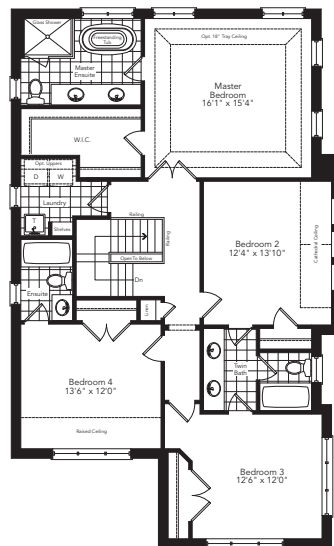

# The Tiller

**THE COVE**  
AT BELLE AIRE SHORES

Elevation A **2795** sq.ft.

Elevation B **2768** sq.ft.

Elevation C **2776** sq.ft.

Ground Floor  
Elevation A

Partial Ground Floor  
Elevation B

Partial Ground Floor  
Elevation C

Basement  
Elevation A

Second Floor  
Elevation A

Partial Second Floor  
Elevation B

Partial Second Floor  
Elevation C

Partial Basement  
Elevation B

Partial Basement  
Elevation C