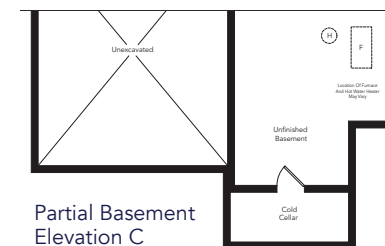

# The Waypoint

Elevation A **2994** sq.ft.

Elevation B **2965** sq.ft.

Elevation C **3003** sq.ft.

**THE COVE**  
AT BELLE AIRE SHORES

Ground Floor  
Elevation A

Second Floor  
Elevation A

Basement  
Elevation A

Partial Ground Floor  
Elevation B

Partial Second Floor  
Elevation B

Partial Basement  
Elevation B

Partial Ground Floor  
Elevation C

Partial Second Floor  
Elevation C

Partial Basement  
Elevation C