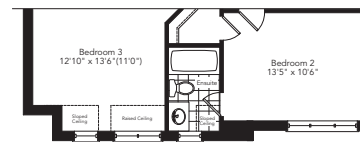

# The Waypoint

Elevation A **2994** sq.ft.

Elevation B **2965** sq.ft.

Elevation C **3003** sq.ft.

**THE COVE**  
AT BELLE AIRE SHORES

Ground Floor  
Elevation A

Second Floor  
Elevation A

Basement  
Elevation A

Partial Ground Floor  
Elevation B

Partial Second Floor  
Elevation B

Partial Basement  
Elevation B

Partial Ground Floor  
Elevation C

Partial Second Floor  
Elevation C

Partial Basement  
Elevation C