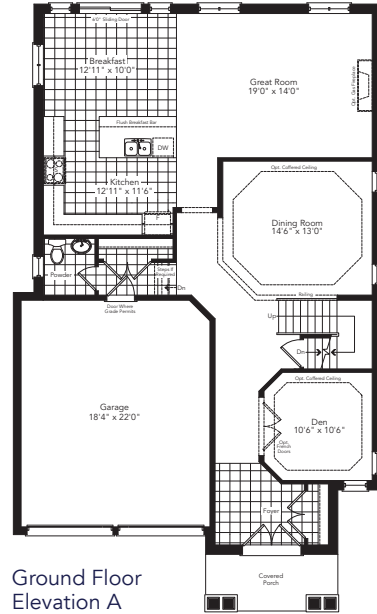

# The Waypoint

Elevation A **2994** sq.ft.

Elevation B **2965** sq.ft.

Elevation C **3003** sq.ft.

**THE COVE**  
AT BELLE AIRE SHORES

Ground Floor  
Elevation A

Second Floor  
Elevation A

Basement  
Elevation A

Partial Ground Floor  
Elevation B

Partial Second Floor  
Elevation B

Partial Basement  
Elevation B

Partial Ground Floor  
Elevation C

Partial Second Floor  
Elevation C

Partial Basement  
Elevation C