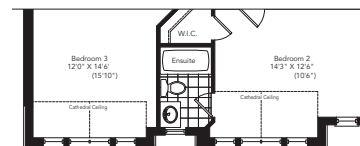

# The Waypoint

Elevation A **2994** sq.ft.

Elevation B **2965** sq.ft.

Elevation C **3003** sq.ft.

**THE COVE**  
AT BELLE AIRE SHORES

Ground Floor  
Elevation A

Second Floor  
Elevation A

Basement  
Elevation A

Partial Ground Floor  
Elevation B

Partial Second Floor  
Elevation B

Partial Basement  
Elevation B

Partial Ground Floor  
Elevation C

Partial Second Floor  
Elevation C

Partial Basement  
Elevation C