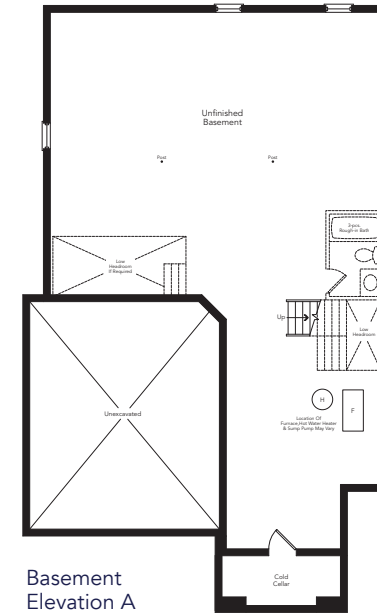

# The Waypoint

Elevation A **2994** sq.ft.

Elevation B **2965** sq.ft.

Elevation C **3003** sq.ft.

**THE COVE**  
AT BELLE AIRE SHORES

Ground Floor  
Elevation A

Second Floor  
Elevation A

Basement  
Elevation A

Partial Ground Floor  
Elevation B

Partial Second Floor  
Elevation B

Partial Basement  
Elevation B

Partial Ground Floor  
Elevation C

Partial Second Floor  
Elevation C

Partial Basement  
Elevation C