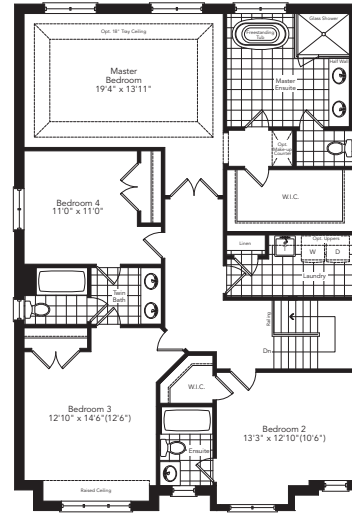

# The Waypoint

Elevation A **2994** sq.ft.

Elevation B **2965** sq.ft.

Elevation C **3003** sq.ft.

**THE COVE**  
AT BELLE AIRE SHORES

Ground Floor  
Elevation A

Second Floor  
Elevation A

Basement  
Elevation A

Partial Ground Floor  
Elevation B

Partial Second Floor  
Elevation B

Partial Basement  
Elevation B

Partial Ground Floor  
Elevation C

Partial Second Floor  
Elevation C

Partial Basement  
Elevation C