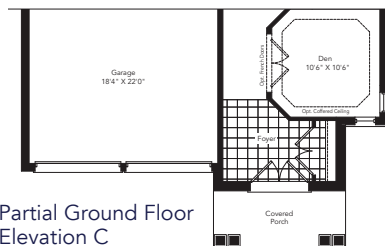

# The Waypoint

Elevation A **2994** sq.ft.

Elevation B **2965** sq.ft.

Elevation C **3003** sq.ft.

**THE COVE**  
AT BELLE AIRE SHORES

Ground Floor  
Elevation A

Second Floor  
Elevation A

Basement  
Elevation A

Partial Ground Floor  
Elevation B

Partial Second Floor  
Elevation B

Partial Basement  
Elevation B

Partial Ground Floor  
Elevation C

Partial Second Floor  
Elevation C

Partial Basement  
Elevation C