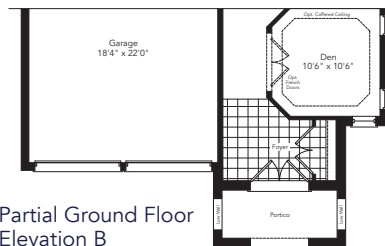

# The Waypoint

Elevation A **2994** sq.ft.

Elevation B **2965** sq.ft.

Elevation C **3003** sq.ft.

**THE COVE**  
AT BELLE AIRE SHORES

Ground Floor  
Elevation A

Second Floor  
Elevation A

Basement  
Elevation A

Partial Ground Floor  
Elevation B

Partial Second Floor  
Elevation B

Partial Basement  
Elevation B

Partial Ground Floor  
Elevation C

Partial Second Floor  
Elevation C

Partial Basement  
Elevation C