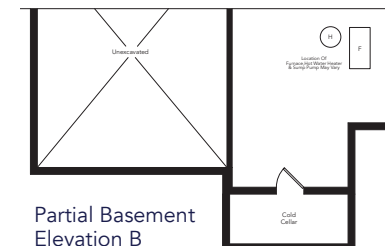

# The Waypoint

Elevation A **2994** sq.ft.

Elevation B **2965** sq.ft.

Elevation C **3003** sq.ft.

**THE COVE**  
AT BELLE AIRE SHORES

Ground Floor  
Elevation A

Second Floor  
Elevation A

Basement  
Elevation A

Partial Ground Floor  
Elevation B

Partial Second Floor  
Elevation B

Partial Basement  
Elevation B

Partial Ground Floor  
Elevation C

Partial Second Floor  
Elevation C

Partial Basement  
Elevation C