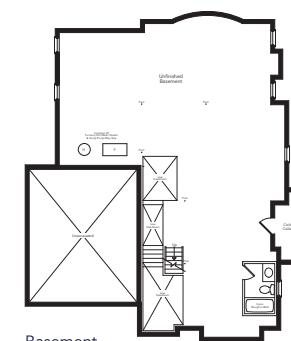

The Fairway

THE COVE
AT BELLE AIRE SHORES

Elevation A **3364** sq.ft.

Elevation B **3340** sq.ft.

Elevation C **3320** sq.ft.

Ground Floor
Elevation A

Ground Floor
Elevation B

Ground Floor
Elevation C

Basement
Elevation A

Basement
Elevation B

Basement
Elevation C

Second Floor
Elevation A

Second Floor
Elevation B

Second Floor
Elevation C