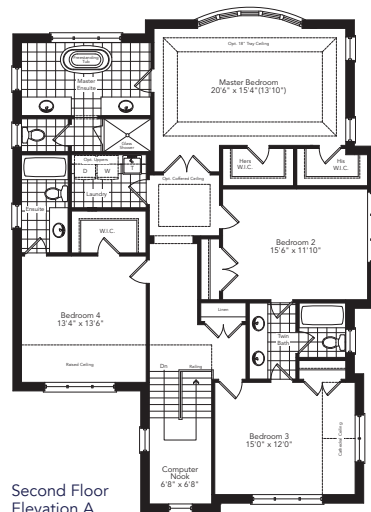

The Fairway

THE COVE
AT BELLE AIRE SHORES

Elevation A **3364** sq.ft.

Elevation B **3340** sq.ft.

Elevation C **3320** sq.ft.

Ground Floor
Elevation A

Ground Floor
Elevation B

Ground Floor
Elevation C

Basement
Elevation A

Basement
Elevation B

Basement
Elevation C

Second Floor
Elevation A

Second Floor
Elevation B

Second Floor
Elevation C