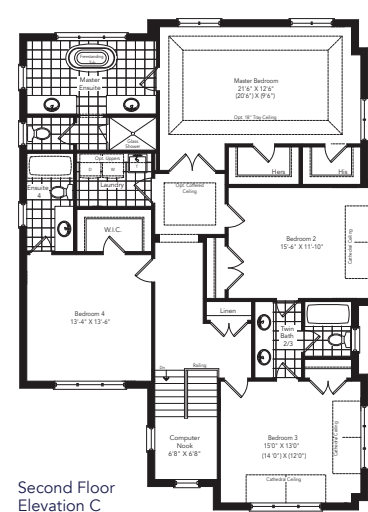

The Fairway

THE COVE
AT BELLE AIRE SHORES

Elevation A **3364** sq.ft.

Elevation B **3340** sq.ft.

Elevation C **3320** sq.ft.

Ground Floor
Elevation A

Ground Floor
Elevation B

Ground Floor
Elevation C

Basement
Elevation A

Basement
Elevation B

Basement
Elevation C

Second Floor
Elevation A

Second Floor
Elevation B

Second Floor
Elevation C