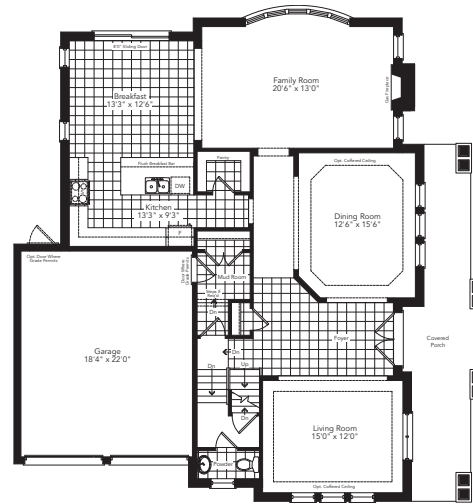

The Fairway

THE COVE
AT BELLE AIRE SHORES

Elevation A **3364** sq.ft.

Elevation B **3340** sq.ft.

Elevation C **3320** sq.ft.

Ground Floor
Elevation A

Ground Floor
Elevation B

Ground Floor
Elevation C

Basement
Elevation A

Basement
Elevation B

Basement
Elevation C

Second Floor
Elevation A

Second Floor
Elevation B

Second Floor
Elevation C