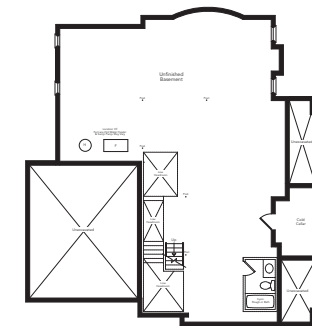

The Fairway

THE COVE
AT BELLE AIRE SHORES

Elevation A **3364** sq.ft.

Elevation B **3340** sq.ft.

Elevation C **3320** sq.ft.

Ground Floor
Elevation A

Ground Floor
Elevation B

Ground Floor
Elevation C

Basement
Elevation A

Basement
Elevation B

Basement
Elevation C

Second Floor
Elevation A

Second Floor
Elevation B

Second Floor
Elevation C