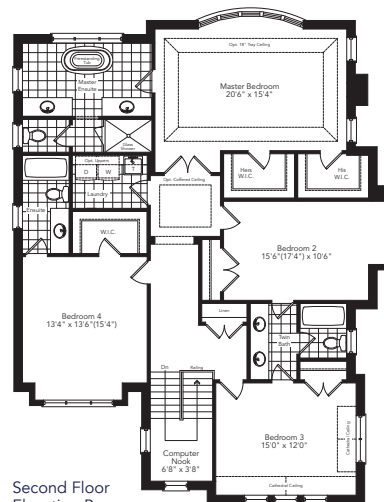

The Fairway

THE COVE
AT BELLE AIRE SHORES

Elevation A **3364** sq.ft.

Elevation B **3340** sq.ft.

Elevation C **3320** sq.ft.

Ground Floor
Elevation A

Ground Floor
Elevation B

Ground Floor
Elevation C

Basement
Elevation A

Basement
Elevation B

Basement
Elevation C

Second Floor
Elevation A

Second Floor
Elevation B

Second Floor
Elevation C