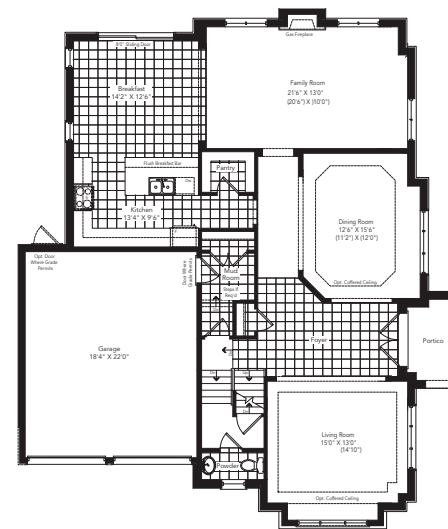

The Fairway

THE COVE
AT BELLE AIRE SHORES

Elevation A **3364** sq.ft.

Elevation B **3340** sq.ft.

Elevation C **3320** sq.ft.

Ground Floor
Elevation A

Ground Floor
Elevation B

Ground Floor
Elevation C

Basement
Elevation A

Basement
Elevation B

Basement
Elevation C

Second Floor
Elevation A

Second Floor
Elevation B

Second Floor
Elevation C