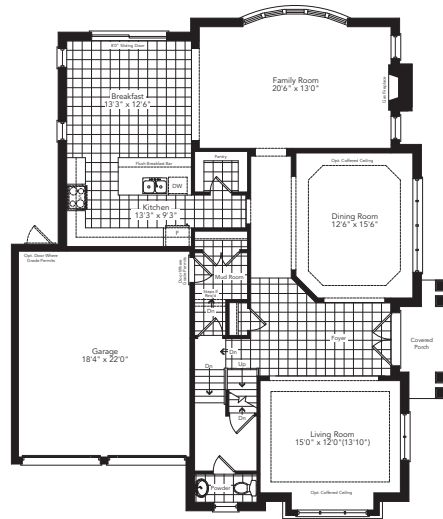

The Fairway

THE COVE
AT BELLE AIRE SHORES

Elevation A **3364** sq.ft.

Elevation B **3340** sq.ft.

Elevation C **3320** sq.ft.

Ground Floor
Elevation A

Ground Floor
Elevation B

Ground Floor
Elevation C

Basement
Elevation A

Basement
Elevation B

Basement
Elevation C

Second Floor
Elevation A

Second Floor
Elevation B

Second Floor
Elevation C