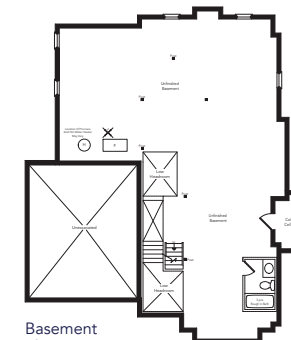

The Fairway

THE COVE
AT BELLE AIRE SHORES

Elevation A **3364** sq.ft.

Elevation B **3340** sq.ft.

Elevation C **3320** sq.ft.

Ground Floor
Elevation A

Ground Floor
Elevation B

Ground Floor
Elevation C

Basement
Elevation A

Basement
Elevation B

Basement
Elevation C

Second Floor
Elevation A

Second Floor
Elevation B

Second Floor
Elevation C