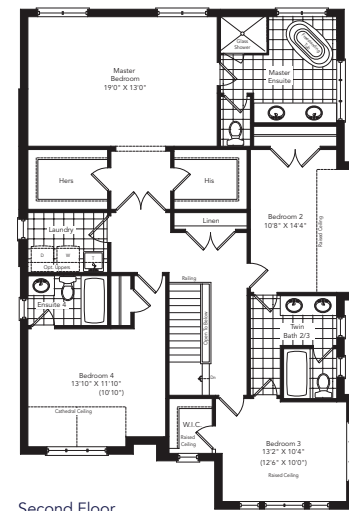

The Lunar

Elevation A 2918 sq.ft.

Elevation B 2935 sq.ft.

Elevation C 2916 sq.ft.

THE COVE
AT BELLE AIRE SHORES

Ground Floor
Elevation A

Ground Floor
Elevation B

Ground Floor
Elevation C

Basement
Elevation A

Basement
Elevation B

Basement
Elevation C

Second Floor
Elevation A

Second Floor
Elevation B

Second Floor
Elevation C