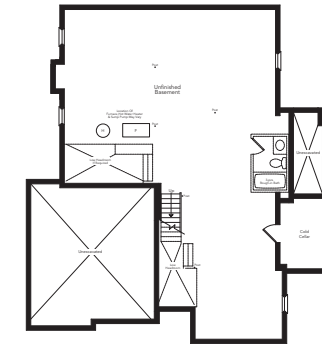

The Lunar

Elevation A 2918 sq.ft.

Elevation B 2935 sq.ft.

Elevation C 2916 sq.ft.

THE COVE
AT BELLE AIRE SHORES

Ground Floor
Elevation A

Ground Floor
Elevation B

Ground Floor
Elevation C

Basement
Elevation A

Basement
Elevation B

Basement
Elevation C

Second Floor
Elevation A

Second Floor
Elevation B

Second Floor
Elevation C