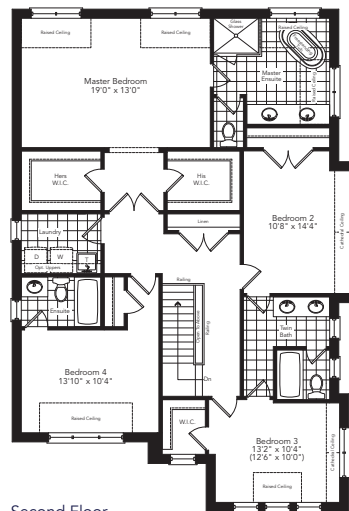

The Lunar

Elevation A 2918 sq.ft.

Elevation B 2935 sq.ft.

Elevation C 2916 sq.ft.

THE COVE
AT BELLE AIRE SHORES

Ground Floor
Elevation A

Ground Floor
Elevation B

Ground Floor
Elevation C

Basement
Elevation A

Basement
Elevation B

Basement
Elevation C

Second Floor
Elevation A

Second Floor
Elevation B

Second Floor
Elevation C