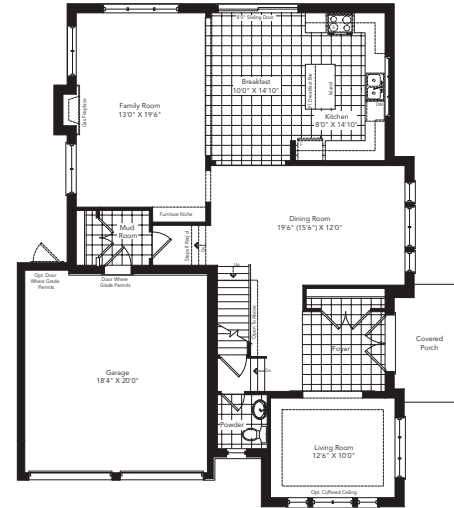

The Lunar

Elevation A 2918 sq.ft.

Elevation B 2935 sq.ft.

Elevation C 2916 sq.ft.

THE COVE
AT BELLE AIRE SHORES

Ground Floor
Elevation A

Ground Floor
Elevation B

Ground Floor
Elevation C

Basement
Elevation A

Basement
Elevation B

Basement
Elevation C

Second Floor
Elevation A

Second Floor
Elevation B

Second Floor
Elevation C