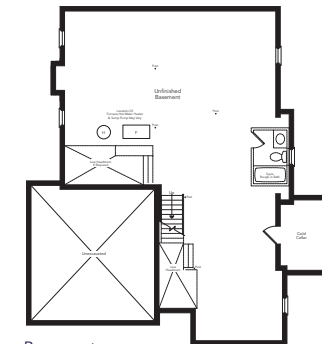

The Lunar

Elevation A 2918 sq.ft.

Elevation B 2935 sq.ft.

Elevation C 2916 sq.ft.

THE COVE
AT BELLE AIRE SHORES

Ground Floor
Elevation A

Ground Floor
Elevation B

Ground Floor
Elevation C

Basement
Elevation A

Basement
Elevation B

Basement
Elevation C

Second Floor
Elevation A

Second Floor
Elevation B

Second Floor
Elevation C