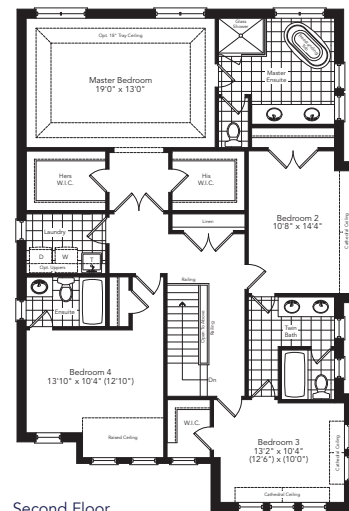

The Lunar

Elevation A 2918 sq.ft.

Elevation B 2935 sq.ft.

Elevation C 2916 sq.ft.

THE COVE
AT BELLE AIRE SHORES

Ground Floor
Elevation A

Ground Floor
Elevation B

Ground Floor
Elevation C

Basement
Elevation A

Basement
Elevation B

Basement
Elevation C

Second Floor
Elevation A

Second Floor
Elevation B

Second Floor
Elevation C