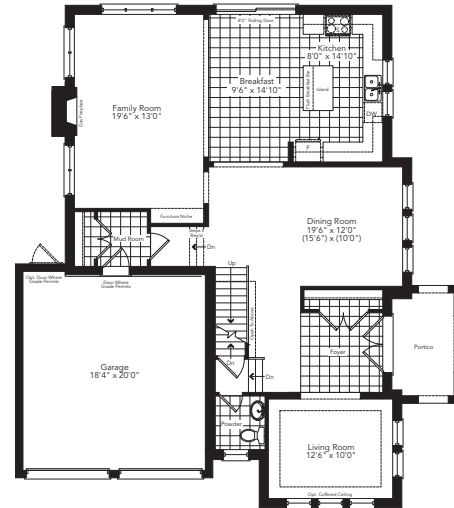

The Lunar

Elevation A 2918 sq.ft.

Elevation B 2935 sq.ft.

Elevation C 2916 sq.ft.

THE COVE
AT BELLE AIRE SHORES

Ground Floor
Elevation A

Ground Floor
Elevation B

Ground Floor
Elevation C

Basement
Elevation A

Basement
Elevation B

Basement
Elevation C

Second Floor
Elevation A

Second Floor
Elevation B

Second Floor
Elevation C