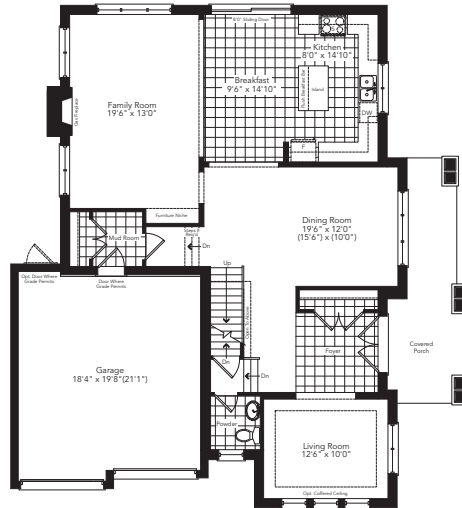

The Lunar

Elevation A 2918 sq.ft.

Elevation B 2935 sq.ft.

Elevation C 2916 sq.ft.

THE COVE
AT BELLE AIRE SHORES

Ground Floor
Elevation A

Ground Floor
Elevation B

Ground Floor
Elevation C

Basement
Elevation A

Basement
Elevation B

Basement
Elevation C

Second Floor
Elevation A

Second Floor
Elevation B

Second Floor
Elevation C