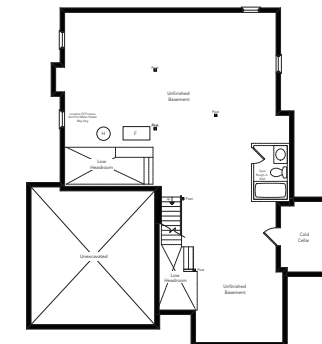

The Lunar

Elevation A 2918 sq.ft.

Elevation B 2935 sq.ft.

Elevation C 2916 sq.ft.

THE COVE
AT BELLE AIRE SHORES

Ground Floor
Elevation A

Ground Floor
Elevation B

Ground Floor
Elevation C

Basement
Elevation A

Basement
Elevation B

Basement
Elevation C

Second Floor
Elevation A

Second Floor
Elevation B

Second Floor
Elevation C